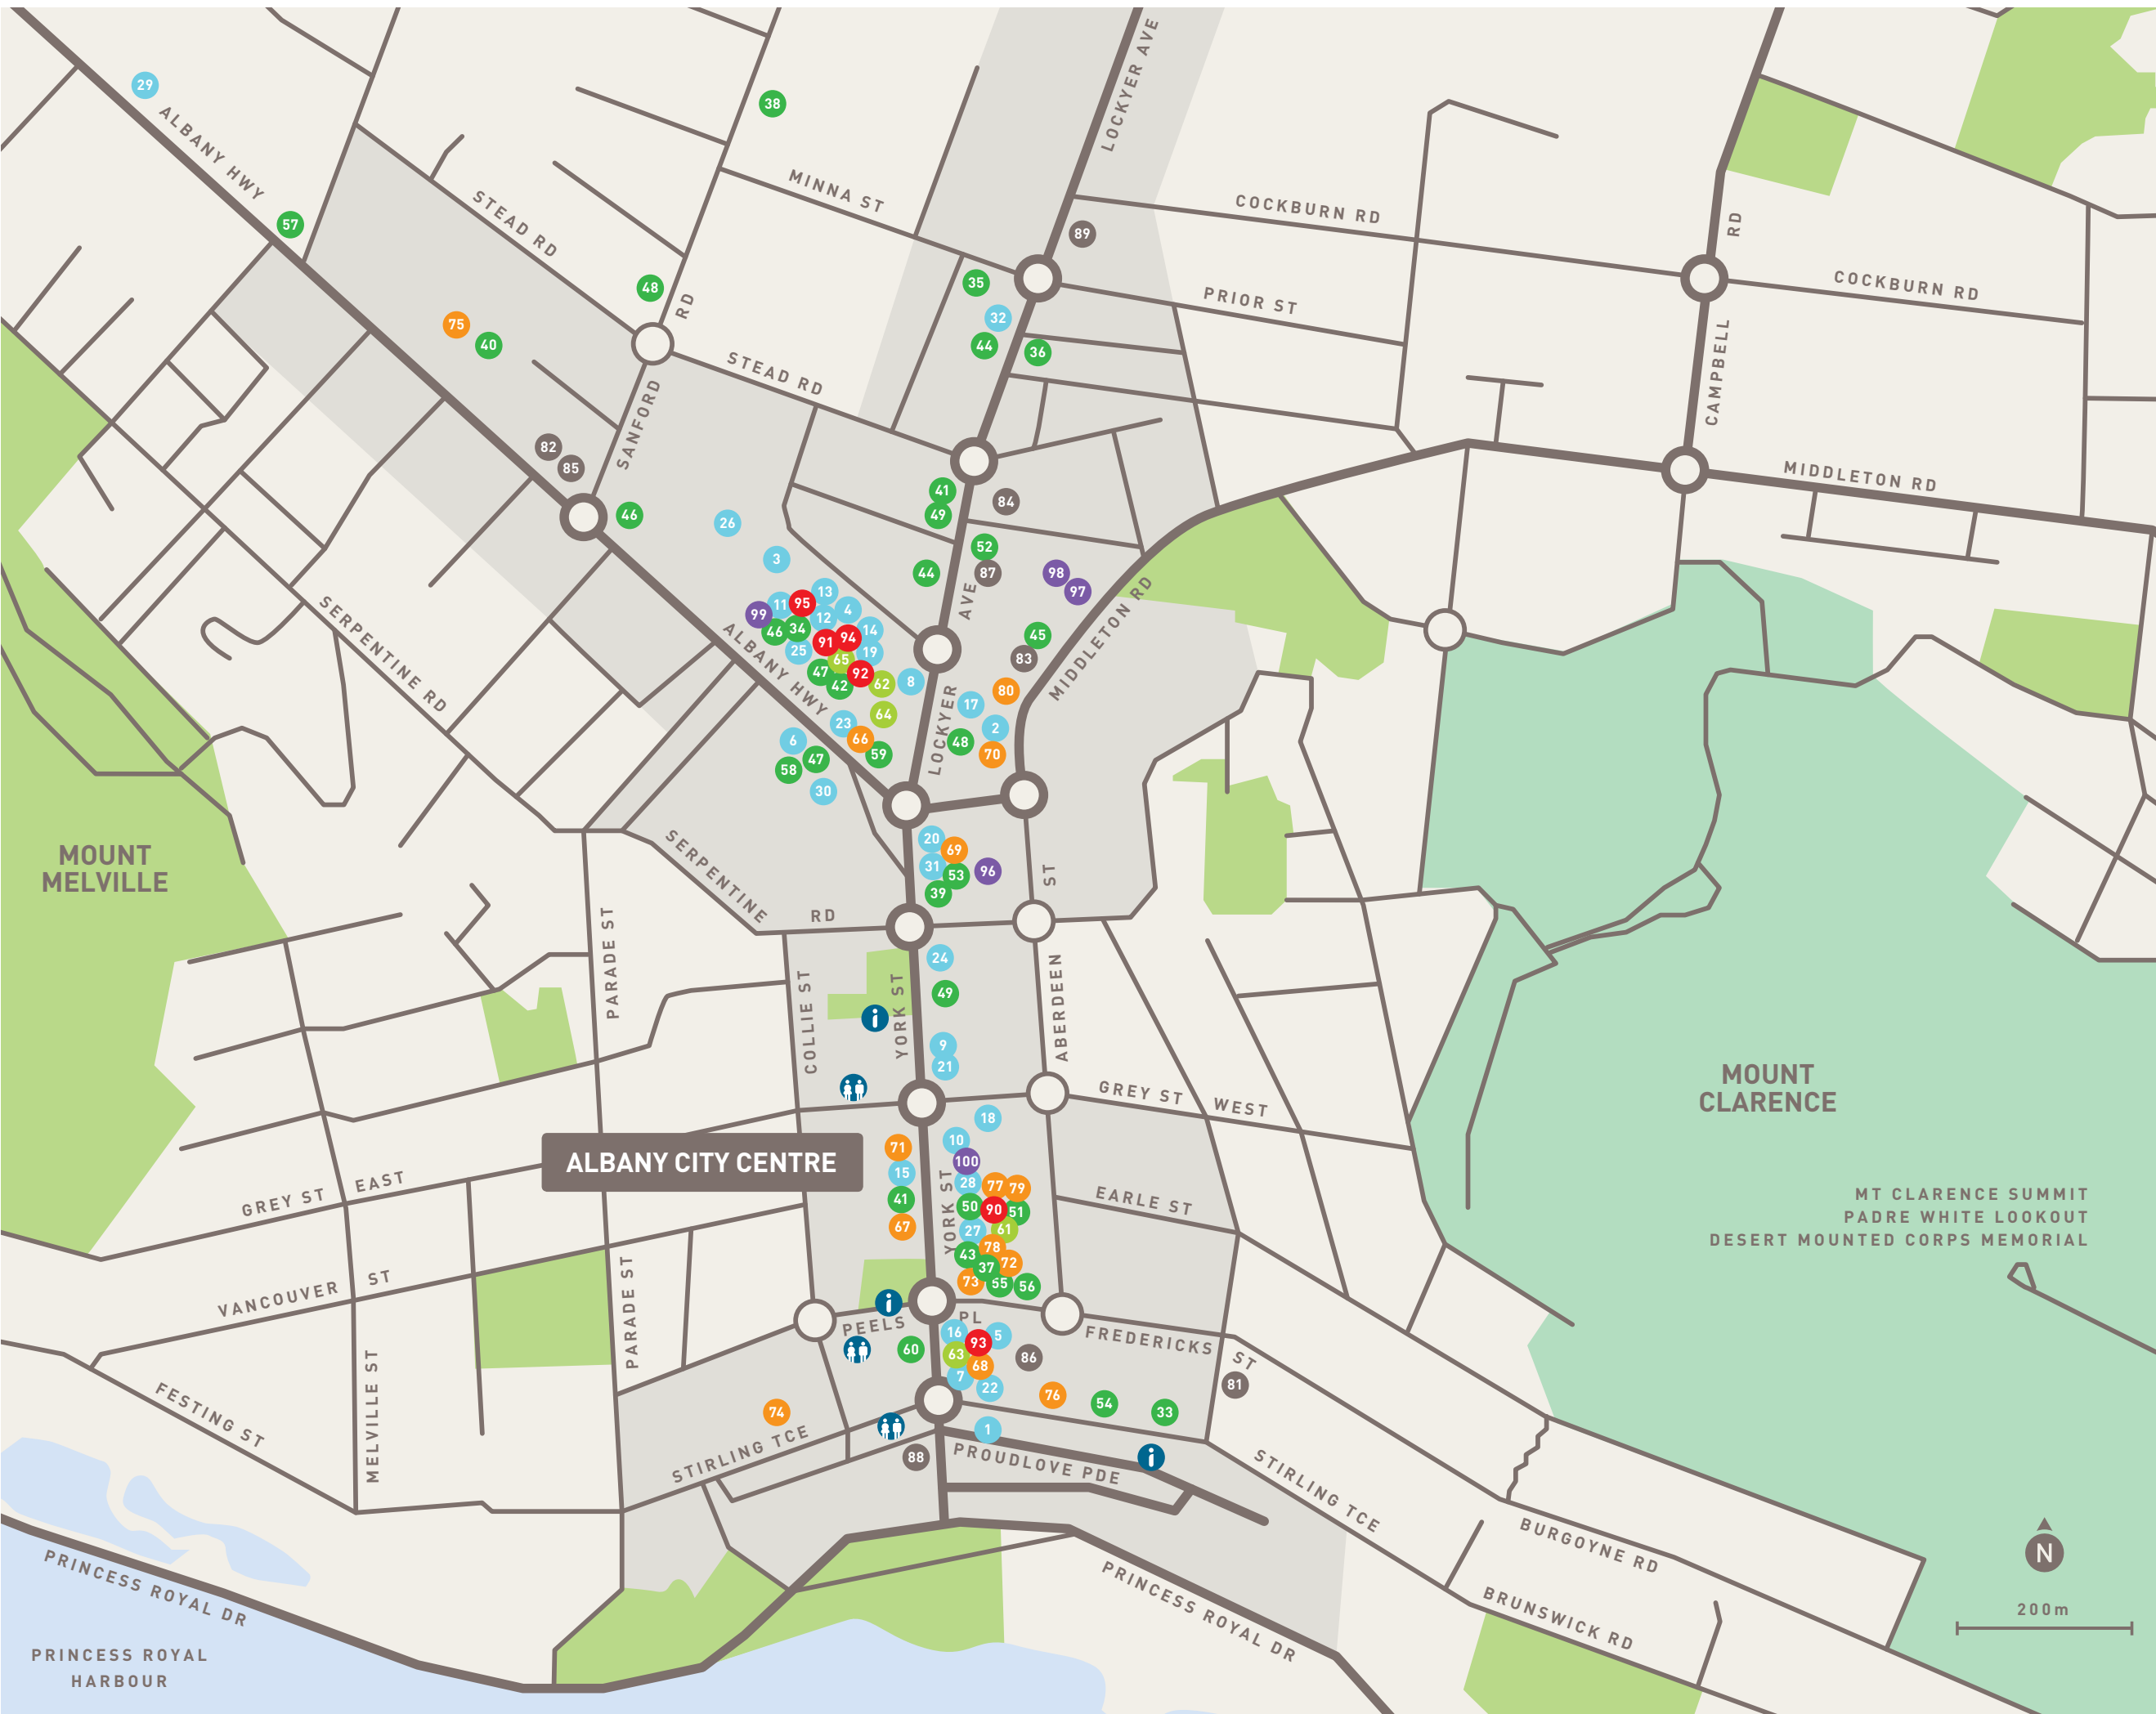

- **100 The Reject Shop**
  Ph 9841 1399 | A Albany Plaza, Albany Hwy
  8:30am-6pm (Mon-Wed & Fri) | 8:30am-9pm (Thurs)
  8am-5pm (Sat)
- **101 Wombat Lodge**
  Ph 9842 3477 | A 180 York St
  9am-5:30pm (Mon-Fri) | 9am-5pm (Sat) | 9am-4pm (Sun)
  wombatlodge.net.au

1. **PHARMACIES**
2. **102 Amcal**
     Ph 9842 2036 | A 262/264 York St
     8:30am-9pm (Mon-Sun)
   - **103 Albany Plaza Discount Drug Store**
     Ph 9841 5855 | A 14-16/38 Albany Hwy
     8am-6pm (Mon-Wed, Fri) | 8am-8pm (Thurs) | 8am-5pm (Sat)
   - **104 Dog Rock Chemist**
     Ph 9841 1115 | A Middleton Rd
     8am-6pm (Mon-Wed, Fri) | 8am-7pm (Thurs) | 8am-5pm (Sat)
   - **105 Hacienda Pharmacy**
     Ph 9841 2393 | A 34 Albany Hwy
     8am-6pm (Mon-Fri) | 8am-1pm (Sat)
   - **106 Chemart Pharmacy**
     Ph 9841 3841 | A 160 Chester Pass Rd
     8am-6pm (Mon-Wed, Fri) | 8am-8pm (Thurs) | 8am-5pm (Sat)
   - **Priceline Pharmacy**
     Ph 9841 1100 | A 6 Hardie Rd
     9am-6pm (Mon-Fri) | 8:30am-5pm (Sat) | 9am-5pm (Sun)
   - **Albany Community Pharmacy**
     Ph 9841 1532 | A 18 Pioneer rd
     8:30am-6pm (Mon-Fri) | 9am-12pm (Sat)
   - **Terry White Chemist**
     Ph 9844 9615 | A 208 Lower King Rd
     8am-6pm (Mon-Wed, Fri) | 8am-7pm (Thurs)
     8am-5pm (Sat) | 10am-4pm (Sun)

1. **NEWSAGENTS**
2. **107 Clark's Newsagency**
     Ph 9841 1179 | A 126 York St
     6am-5:30pm (Mon-Fri) | 6am-4:30pm (Sat) | 7am-11:55am (Sun)
   - **Brooks Garden News**
     Ph 9842 2233 | A 160 Chester Pass Rd
     9am-5:30pm (Mon-Wed, Fri) | 9am-9pm (Thurs) | 9am-5pm (Sat)
   - **108 Dog Rock Newspaper**
     Ph 9841 5551 | A Middleton Rd
     8am-6pm (Mon-Sat)
   - **Front Page News**
     Ph 9841 2103 | A Shop 11, 210 North rd
     8am-6pm (Mon-Fri) | 8am-5pm (Sat) | 9am-1pm (Sun)
   - **News Xpress**
     Ph 9844 9090 | A 206 Lower King Rd
     8am-6pm (Mon-Wed, Fri) | 8am-7pm (Thurs) | 8am-5pm (Sat)
   - **Spencer Park Newsagency & Post Office**
     Ph 9841 3962 | A 6 hardie Rd
     7am-5pm (Mon-Fri) | 7am-1pm (Sat)

1. **GROCERY STORES**
2. **109 Albany IGA**
     Ph 9842 3690 | A 145 Lower Stirling Terrace
     7am-10pm (7 Days)
   - **North Road Supa IGA**
     Ph 9841 2444 | A 216-218 North Road, Yakamia
     7am-7pm (Fri-Wed) | 7am-8:30pm (Thurs)
   - **Spencer Park IGA**
     Ph 9841 1155 | A Middleton Rd
     8am-6pm (Mon-Sat)
   - **Spencer Park Newsagency & Post Office**
     Ph 9841 3962 | A Hardie Road, Spencer Park
     7am-7pm (7 Days)
   - **110 Woolworth Albany Dog Rock**
     Ph 6816 6602 | A Dog Rock Boulevard Shopping Centre, Lockyer Ave
     8am-6pm (Mon-Wed, Fri) | 8am-9pm (Thurs) | 8am-5pm (Sat)
   - **Woolworths Albany Brooks Garden**
     Ph 6819 6605 | A Cnr Chester Pass and Catalina Roads
     8am-6pm (Mon-Wed, Fri) | 8am-9pm (Thurs) | 8am-5pm (Sat)
   - **111 Coles Albany**
     Ph 9841 2544 | A 38-56 Albany Hwy
     8am-6pm (Mon-Wed, Fri) | 8am-9pm (Thurs) | 8am-5pm (Sat)
   - **Coles Orana**
     Ph 6819 7100 | A Albany Hwy (next to cinema)
     8am-6pm (Mon-Wed, Fri) | 8am-9pm (Thurs) | 8am-5pm (Sat)

1. **LEGEND**
2. CLOTHING
   - SPECIALTY
   - SHOE'S & ACCESSORIES
   - HOMEWARES & FLORISTS
   - OP SHOPS & SECOND HAND
   - JEWELLERS
   - VARIETY
   - PHARMACIES
   - NEWSAGENTS
   - GROCERY STORES

AMAZING ALBANY
CORRECT AS AT
APRIL 2017

RETAIL GUIDE